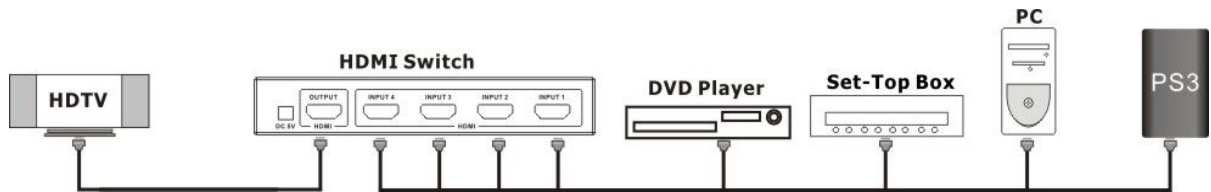

### **DESCRIPTION OF PRODUCT**

HDMI Switch is a product that can switch multi-group HDMI signals to one high definition display device such as HDTV by using manual pushbutton. Doing so can avoid plugging and unplugging cables frequently. It can optimize your home theatre system to the best effect.

### **FEATURES**

- 1、 Switching is done via itself automatically when signal present on the ports.
- 2、 Support HDCP protocol and applicable to source device and high definition display device such as DVD and HDTV which have HDMI ports or digital ports, and are compliant with HDCP protocol.
- 3、 Support high resolutions up to 1920\*1200,including 480i/p,576p,720i/p,1080i/p.
- 4、 Support HDMI1.3
- 5、 Extend the transmission distance and improve transmission signal.
- 6、 Compatible with DVI by using HDMI TO DVI adapter.
- 7、 Plug-and-play.
  
- 8、 Convenient to connect multi-group input signals to display on one HDTV.
- 9、 Save space. Allow several sources to use one high definition display device simultaneously.
- 10、 Metal casing design and overall shielding without signal interference.
- 11、 Select input port by hand freely.
- 12、 LED indicates signal and power mode.
- 13、 Power supply(Please refer to technical parameter)

### **APPLICATION**

It switches several routes HDMI signals from source device such as DVD, Satellite Receiver, Set-top Box, DV Camera, A/V Receiver and other HDMI enabled device to high definition display device such as HDTV and HDMI Flat Panel Display.

**HOW IT WORKS**

1. Connect high definition display device such as HDTV TO HDMI Switch's output port

2. Connect source device such as DVD and ps3 TO HDMI Switch's input ports.

3. After all the connections have been successfully done and then power on, you can select the information you want to view or listen