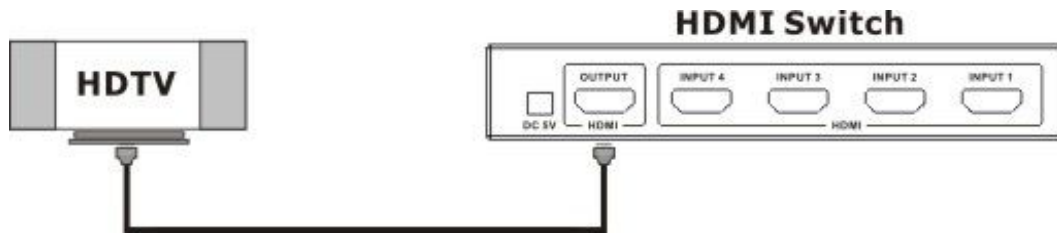

### **DESCRIPTION OF PRODUCT**

HDMI Switch is a product that can switch multi-group HDMI signals to one high definition display device such as HDTV by using manual pushbutton. Doing so can avoid plugging and unplugging cables frequently. It can optimize your home theatre system to the best effect.

### **FEATURES**

- 1、 Switching is done via itself automatically when signal present on the ports.
- 2、 Support HDCP protocol and applicable to source device and high definition display device such as DVD and HDTV which have HDMI ports or digital ports, and are compliant with HDCP protocol.
- 3、 Support high resolutions up to 1920\*1200,including 480i/p,576p,720i/p,1080i/p.
- 4、 Support HDMI1.3
- 5、 Extend the transmission distance and improve transmission signal.
- 6、 Compatible with DVI by using HDMI TO DVI adapter.
- 7、 Plug-and-play.
  
- 8、 Convenient to connect multi-group input signals to display on one HDTV.
- 9、 Save space. Allow several sources to use one high definition display device simultaneously.
- 10、 Metal casing design and overall shielding without signal interference.
- 11、 Select input port by hand freely.
- 12、 LED indicates signal and power mode.
- 13、 Power supply(Please refer to technical parameter)

### **APPLICATION**

It switches several routes HDMI signals from source device such as DVD, Satellite Receiver, Set-top Box, DV Camera, A/V Receiver and other HDMI enabled device to high definition display device such as HDTV and HDMI Flat Panel Display.

**HOW IT WORKS**

1. Connect high definition display device such as HDTV TO HDMI Switch's output port

2. Connect source device such as DVD and ps3 TO HDMI Switch's input ports.

3. After all the connections have been successfully done and then power on, you can select the information you want to view or listen