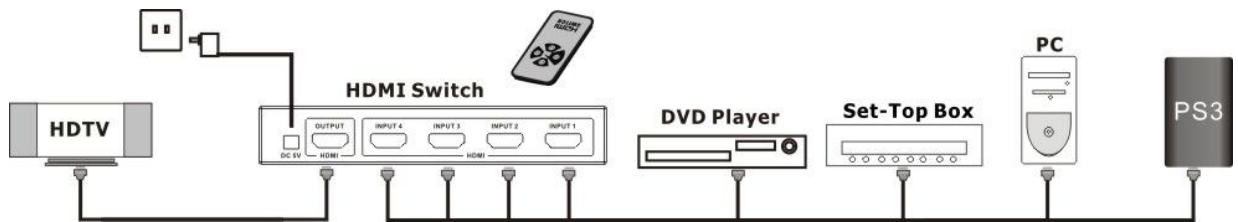

### **FEATURES**

- 1、 Switching is done via itself automatically when signal present on the ports.
- 2、 Support HDCP protocol and applicable to source device and high definition display device such as DVD and HDTV which have HDMI ports or digital ports, and are compliant with HDCP protocol.
- 3、 Support high resolutions up to 1920\*1200,including 480i/p,576p,720i/p,1080i/p.
- 4、 Support HDMI1.3
- 5、 Extend the transmission distance and improve transmission signal.
- 6、 Compatible with DVI by using HDMI TO DVI adapter.
- 7、 Plug-and-play.
  
- 8、 Convenient to connect multi-group input signals to display on one HDTV.
- 9、 Save space. Allow several sources to use one high definition display device simultaneously.
- 10、 Metal casing design and overall shielding without signal interference.
- 11、 Select input port by hand freely.
- 12、 LED indicates signal and power mode.
- 13、 Power supply(Please refer to technical parameter)

### **APPLICATION**

It switches several routes HDMI signals from source device such as DVD, Satellite Receiver, Set-top Box, DV Camera, A/V Receiver and other HDMI enabled device to high definition display device such as HDTV and HDMI Flat Panel Display.

**HOW IT WORKS**

1. Connect high definition display device such as HDTV TO HDMI Switch's output port

2. Connect source device such as DVD and ps3 TO HDMI Switch's input ports.

3. After all the connections have been successfully done and then power on, you can select the information you want to view or listen

Note: When HDMI Switch works, make sure the source device and display device are well connected with cables. In order to make the relevant ports work properly, firstly power on switch, the power on source device.